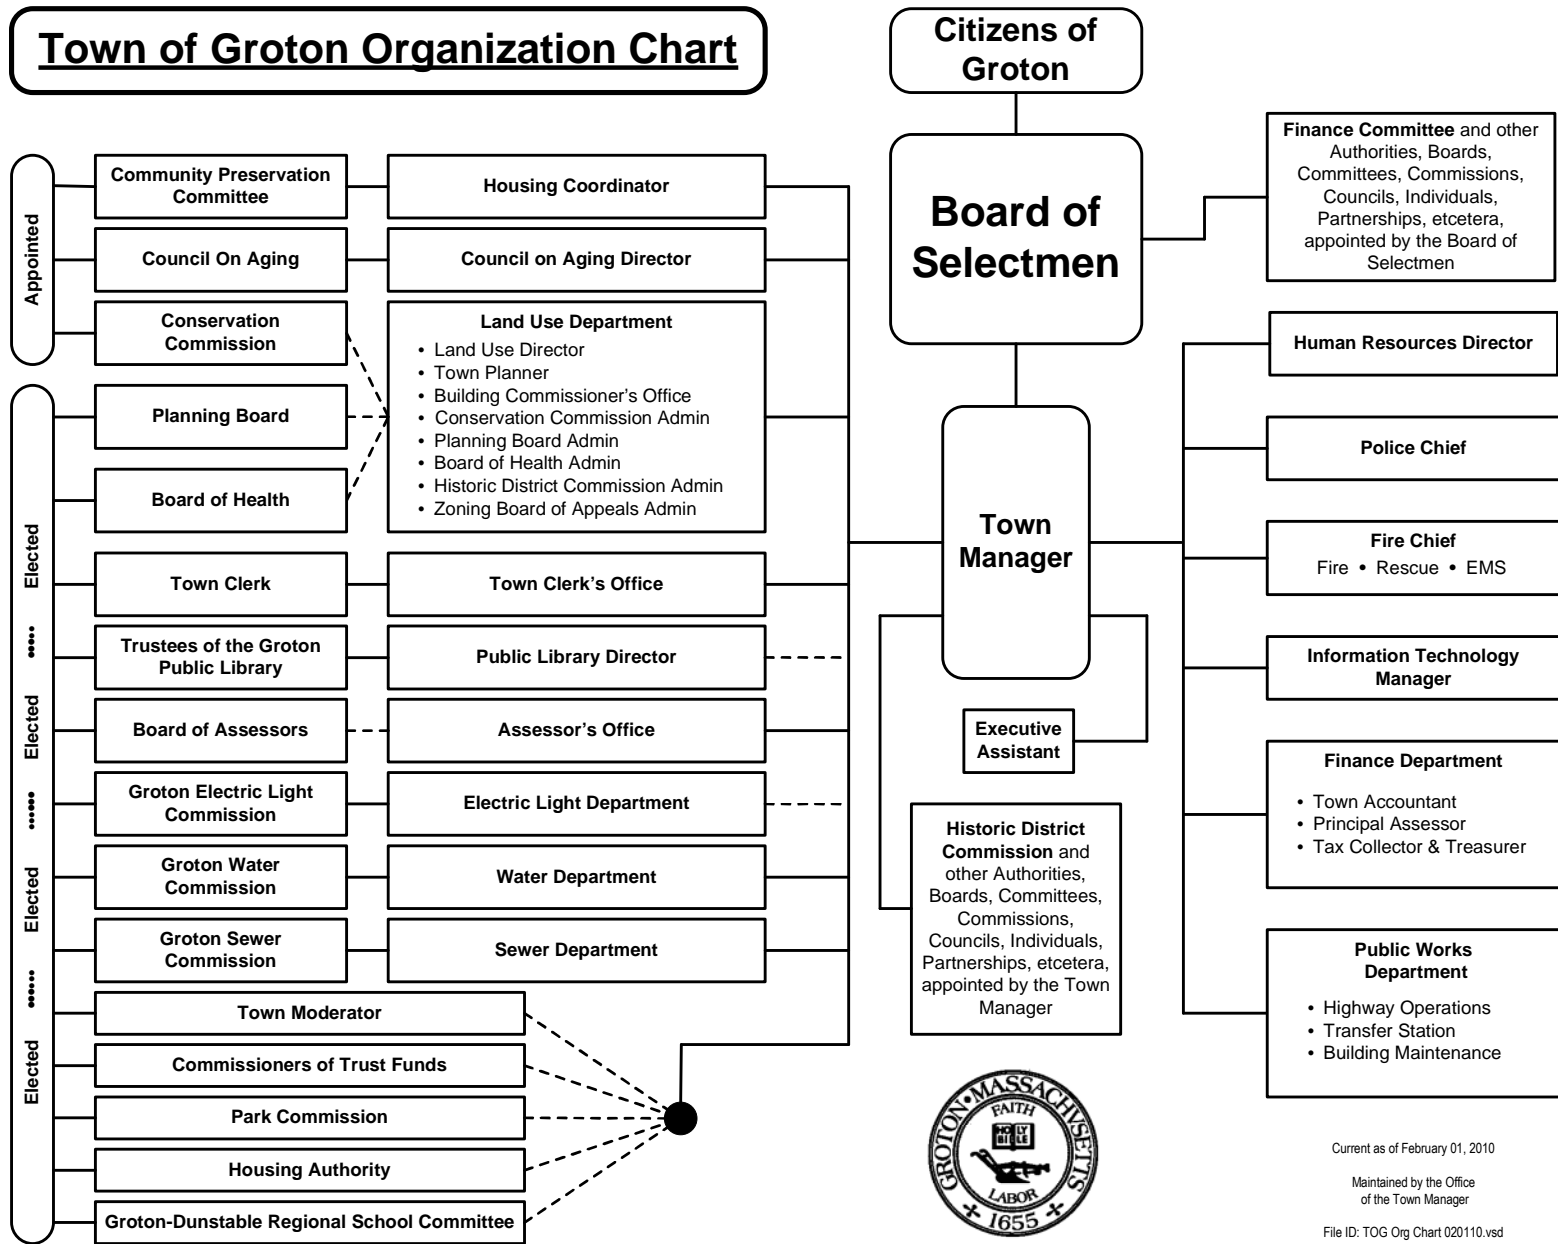

# Town of Groton Organization Chart

Current as of February 01, 2010

Maintained by the Office of the Town Manager

File ID: TOG Org Chart 020110.vsd